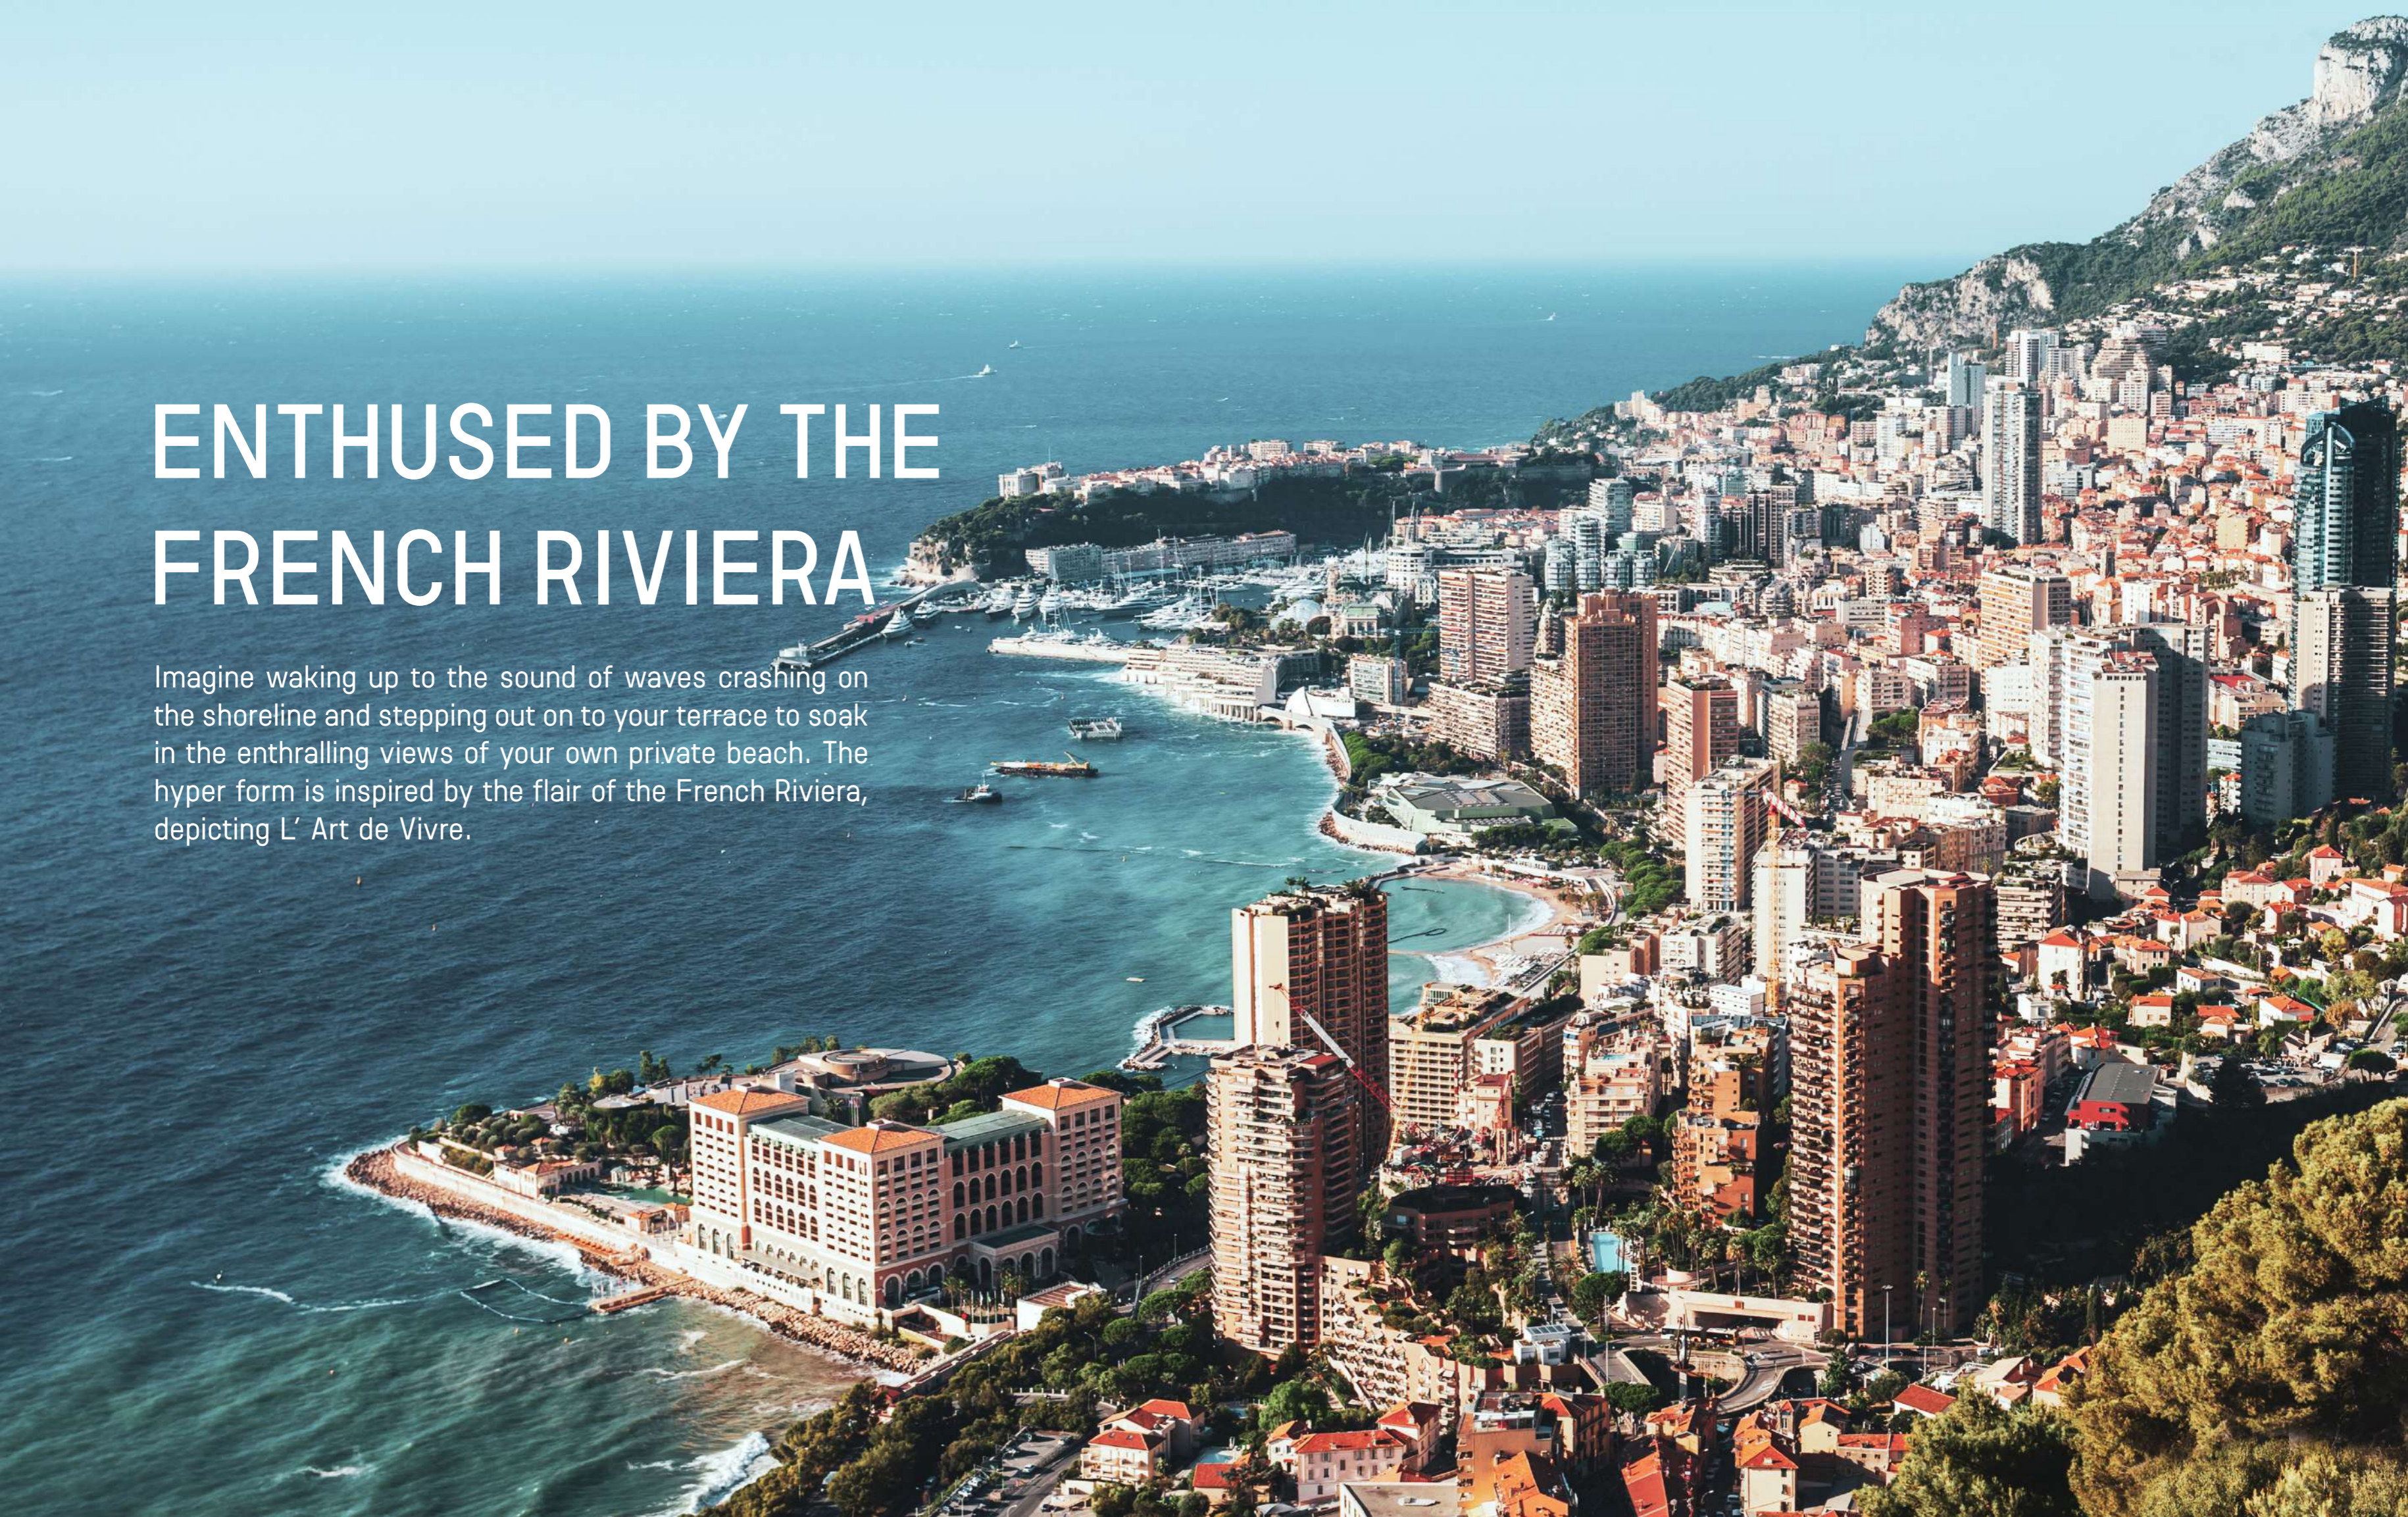

ENTHUSED BY THE FRENCH RIVIERA

Imagine waking up to the sound of waves crashing on the shoreline and stepping out on to your terrace to soak in the enthralling views of your own private beach. The hyper form is inspired by the flair of the French Riviera, depicting L' Art de Vivre.